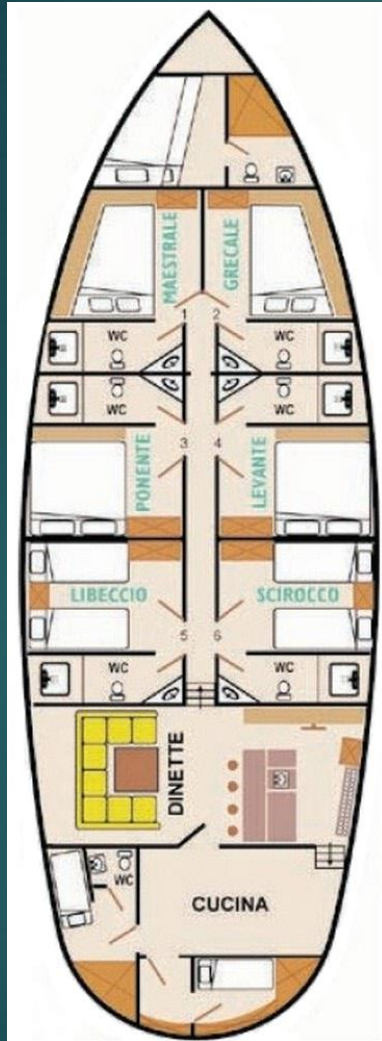

DERYA DENİZ

DRONE

ANCHOR

AL FRESCO DINING

AL FRESCO DINING

BOW

SALOON

SALOON

TWIN CABIN

DOUBLE CABIN

TOILETTE

SPECS

Length: 24,00 mt
Beam: 6,70 mt
Draft: 3,00 mt
Main engines: 420Hp Aifo

Guest cabins: 6
Bed configuration: 4 Queen size, 4 single
Guests: 12
Crew: 4

Amenities: Tender 5,80 mt with 60hp outboard, water ski, snorkeling and fishing equipment, 2 seat kayak, SUP.